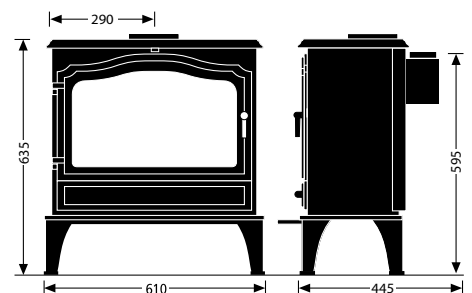

This versatile stove would look equally at home in a modern or traditional property.

G100 Dimensions

ESSE Engineering Limited, Long Ing, Barnoldswick, Lancashire BB18 6BN
Tel: 01282 813235 Fax: 01282 816876 Email: enquiries@esse.com Website: www.esse.com