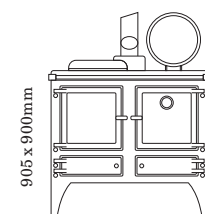

## WOOD

905 x 900mm

PRODUCT ORDER CODE SPR inc VAT AT 20%

IRONHEART	EW	£3695
IRONHEART With domestic hot water.	EWB	£3825
IRONHEART 'DELUXE' Black enamelled top casting with stainless steel hotplate cover.	EWX	£3875
IRONHEART 'DELUXE' With domestic hot water. Black enamelled top casting with stainless steel hotplate cover .	EWXB	£3995
For the following IRONHEART options add relevant suffix (es) to model code. For colour options add Code + Suffix(es) + Colour.		
PAN DRAWER	D	£325
SPLASHBACK & WARMING OVENS	S	£545
STOVE BLACK High temperature paint finish. Standard colour – Anthracite .	CODE + SUFFIX + COLOUR	£99